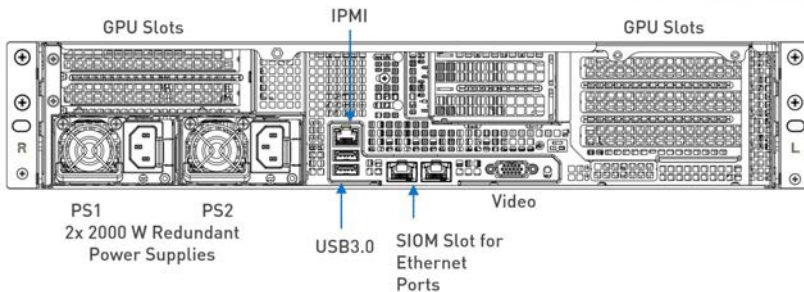

REAR PANEL

Contact us for more info!

keepertechnology
access | manage | protect

571 333 2725

solutions@keepertech.com | www.keepertech.com

Quantum Certified
EXPERT PARTNER QSP

LEARN MORE:

www.quantum.com/video-surveillance