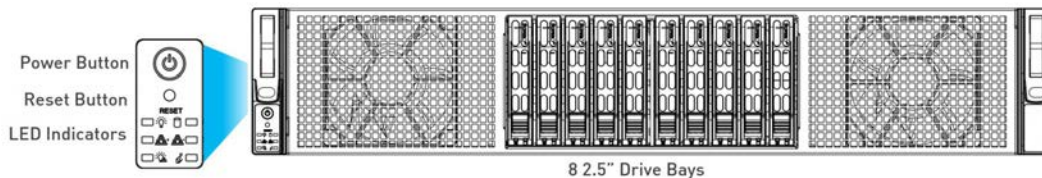

PRODUCT DETAILS

FRONT PANEL